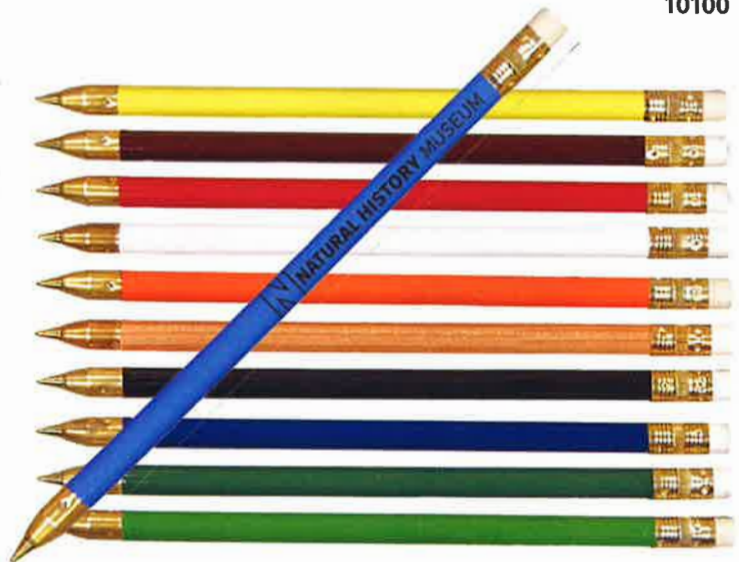

Spinner Pens - Globe, Heart, Smiley Face

Product may be subject to additional tariffs.
Visit AakronLine.com for the most up to date pricing.

16500
80-16500

1 COLOR As low as $.72 (C) 16500
As low as $1.00 (C) 80-16500

• Fun spinning shapes • Click style pen

Set-Up: FREE

Spot Imprint Area – Barrel: 1-3/4" W x 3/8" H

FCD Imprint Area – Barrel: 1-1/2" W x 3/8" H

Item Colors: Transparent Green with Globe, Transparent Red with Heart, Transparent Blue with Smiley Face

Ink Cartridge: The medium point ink cartridge is available in black only.

SPOT Clip Imprint: Available

Clip Imprint Area: 1" W x 3/16" H

Packaging & Weight: Bulked packed. Approx. 30 lbs./M.

3 in 1 Highlighter/Pen/Stylus

Product may be subject to additional tariffs.
Visit AakronLine.com for the most up to date pricing.

11910
80-11910

1 COLOR As low as $.85 (C) 11910
As low as $1.00 (C) 80-11910

• Twist action pen • Stylus tip on cap • Highlighter ink matches trim color

Spot Imprint Area: 1-3/4" W x 5/16" H

FCD Imprint Area: 1-3/4" W x 5/16" H

Item Colors: Blue, Orange, Green, Yellow

Ink Cartridge: The medium point ink cartridges is available in black only.

Set-Up: $45.00 (G)

Packaging & Weight: Bulked packed. Approx. 17 lbs./M.

AAccura Point Pen

10100

1 COLOR **Imprint Area:** 3-3/4" W x 3/4" H 10100

250	500	1000	2500	5000	5C
.90	.85	.81	.77	.75	

• Wood encased pen
• Quality nose-cone for writing support

Set-Up: FREE!

Item Colors: Light Blue, Bright Yellow, Maroon, Red, White, Orange, Clear Lacquer, Black, Dark Blue, Dark Green, Light Green

Ink Cartridge: Fine point, non-erasable ink cartridges are available in black ink.

Packaging & Weight: 250 per box, approx. 20 lbs./M.